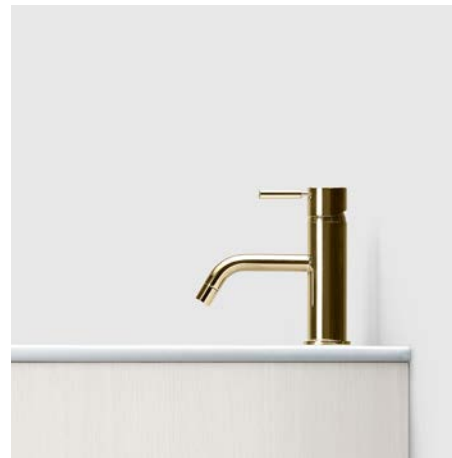

ARM/EVO/EVM/BI

ARM/EVO/EVM/BI

ARM 071

BASIN FAUCET

CHROME/BRASS/MATTE BLACK/COPPER GOLD
PRICE 255€/CHROME
PRICE 399€/OTHER COLORS

EVO 078

BASIN FAUCET

CHROME/BRASS/MATTE BLACK/COPPER GOLD
PRICE 333€/CHROME
PRICE 499€/OTHER COLORS

EVM 071

BASIN FAUCET

CHROME/BRASS/MATTE BLACK/COPPER GOLD
PRICE 299€/CHROME
PRICE 466€/OTHER COLORS

BI 071

BASIN FAUCET

CHROME/BRASS/MATTE BLACK/COPPER GOLD
PRICE 233€/CHROME
PRICE 355€/OTHER COLORS

FOR MORE INFORMATION SEE WWW.HAVEN.SE

POP-UP CLOSING/POP-UP NON CLOSING

WASHBASIN WASTE

CHROME/BRASS/MATTE BLACK/COPPER GOLD
PRICE 44€/CHROME
PRICE 88€/OTHER COLORS