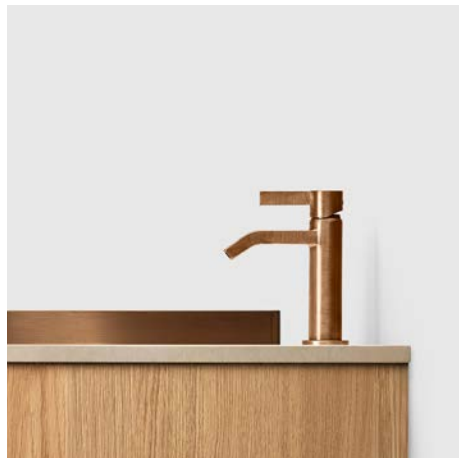

ARM/EVO/EVM/BI

ARM/EVO/EVM/BI

ARM 071

BASIN FAUCET

CHROME/BRASS/MATTE BLACK/COPPER GOLD
PRICE 255€/CHROME
PRICE 399€/OTHER COLORS

EVO 078

BASIN FAUCET

CHROME/BRASS/MATTE BLACK/COPPER GOLD
PRICE 333€/CHROME
PRICE 499€/OTHER COLORS

EVM 071

BASIN FAUCET

CHROME/BRASS/MATTE BLACK/COPPER GOLD
PRICE 299€/CHROME
PRICE 466€/OTHER COLORS

BI 071

BASIN FAUCET

CHROME/BRASS/MATTE BLACK/COPPER GOLD
PRICE 233€/CHROME
PRICE 355€/OTHER COLORS

FOR MORE INFORMATION SEE WWW.HAVEN.SE