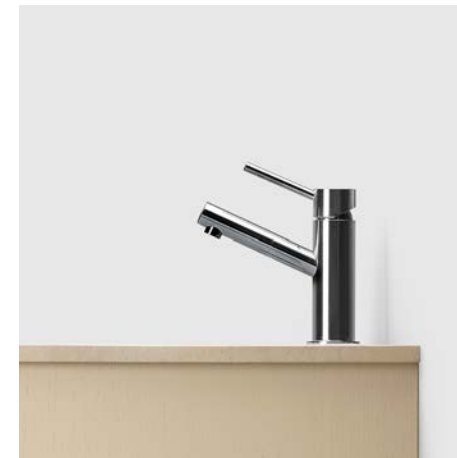

ARM/EVO/EVM/BI

ARM/EVO/EVM/BI

ARM 071

BASIN FAUCET

CHROME/BRASS/MATTE BLACK/COPPER GOLD
PRICE 255€/CHROME
PRICE 399€/OTHER COLORS

EVO 078

BASIN FAUCET

CHROME/BRASS/MATTE BLACK/COPPER GOLD
PRICE 333€/CHROME
PRICE 499€/OTHER COLORS

EVM 071

BASIN FAUCET

CHROME/BRASS/MATTE BLACK/COPPER GOLD
PRICE 299€/CHROME
PRICE 466€/OTHER COLORS

BI 071

BASIN FAUCET

CHROME/BRASS/MATTE BLACK/COPPER GOLD
PRICE 233€/CHROME
PRICE 355€/OTHER COLORS

FOR MORE INFORMATION SEE WWW.HAVEN.SE