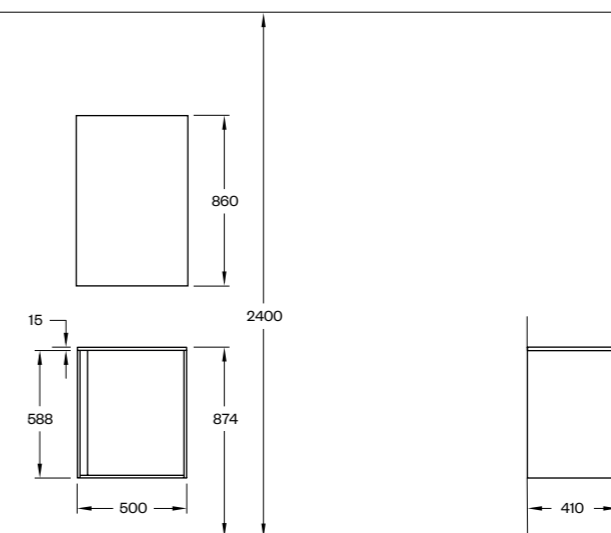

WC₁₀₂

PRICELIST₁₀₄

H2

H2/S	H2/50S	H2/60S	H2/80S
	02	04	05

H2	H2/60	H2/80	H2/100	H2/120	H2/140
	06	07	08	09	10

H2/SLIM

H2/50S

H2/50S SMOKED OAK WOOD
M7/50 SMOKED OAK WOOD WITH SHELF (50X86 MM)
PORCELAIN