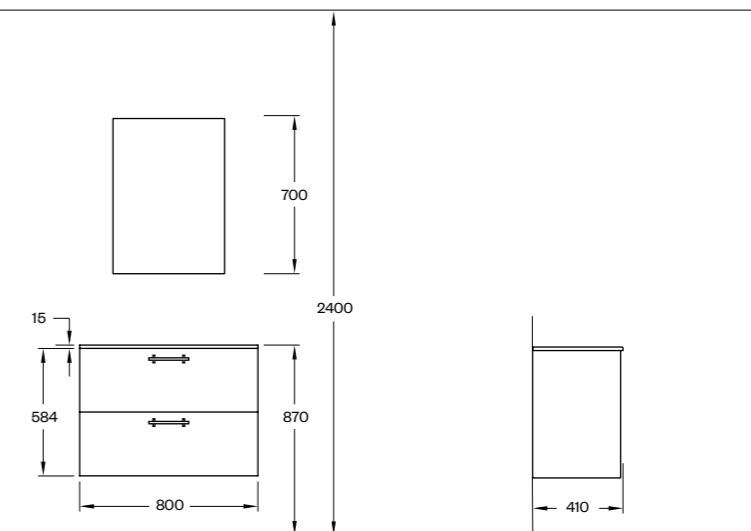

H3/80S
H3/80S WHITE
M4/50—FRAME BLACK
PORCELAIN