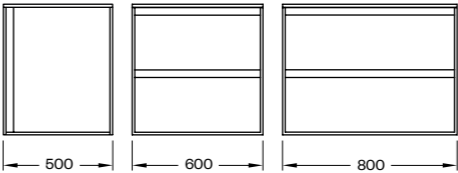

WC₁₀₂

PRICELIST₁₀₄

H2

H2/S	H2/50S	H2/60S	H2/80S
	02	04	05

H2	H2/60	H2/80	H2/100	H2/120	H2/140
	06	07	08	09	10

H2/SLIM

H2/50S

H2/50S SMOKED OAK WOOD
M7/50 SMOKED OAK WOOD WITH SHELF (50X86 MM)
PORCELAIN