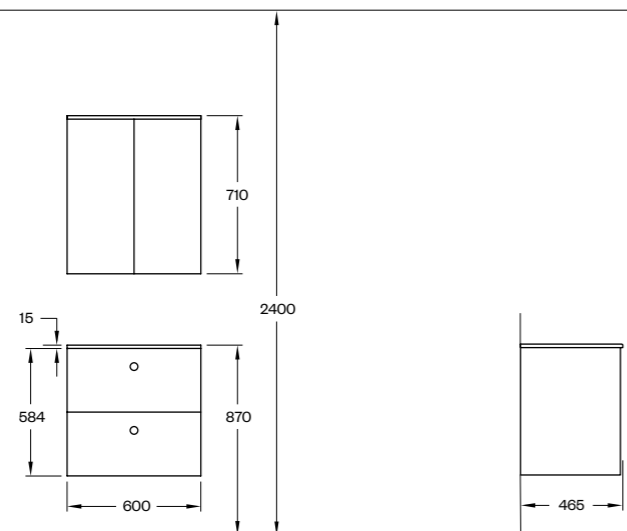

H3/60
H3/60 WARM GREY
H3/MC—60 WARM GREY
PORCELAIN