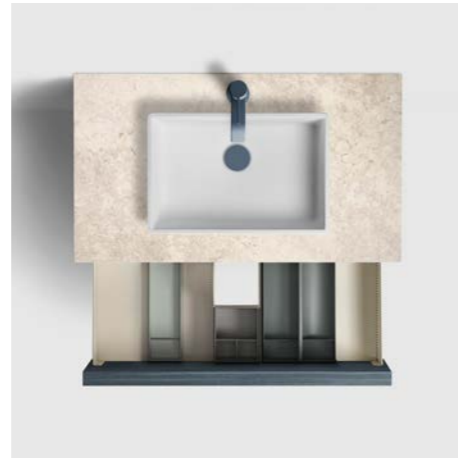

JURA SELECT IVORY HONED/SOLID/ARCH 02/
TONITON H2 DEEP BLUE