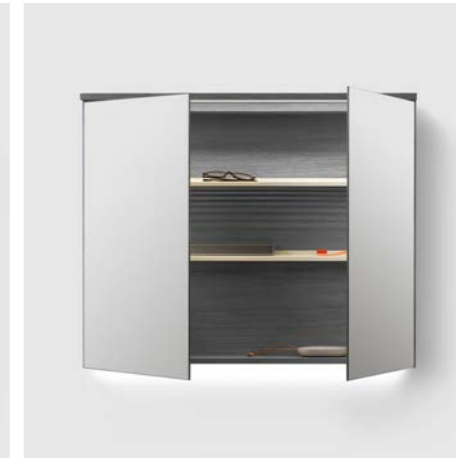

MC80
DEEP GREY