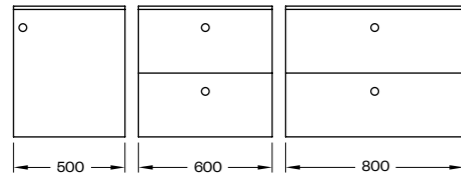

C60
OAK WOOD

C60
LIGHT ASH WOOD

C80
WALNUT WOOD

C80
SMOKED OAK WOOD

C80
DARK WOOD

LAUNDRY WALL CABINETS

H2	C60	600X710X320 MM
	C80	800X710X320 MM

H3