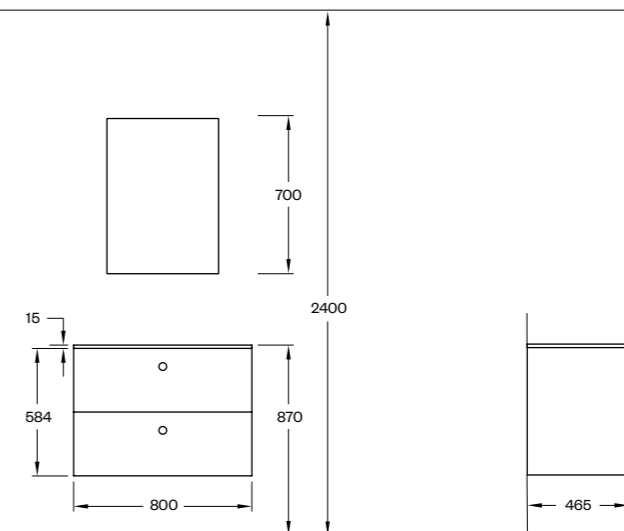

H3/80
H3/80 WARM GREY
M4/50—FRAME BLACK
PORCELAIN