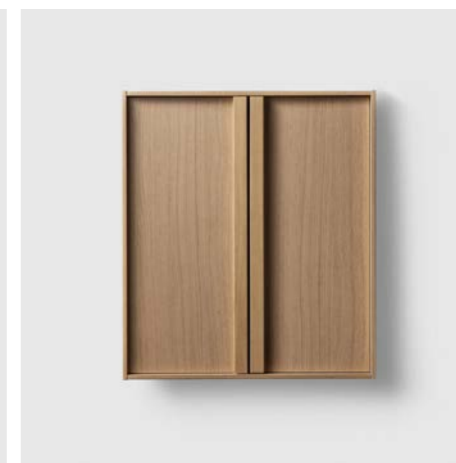

C60
OAK WOOD