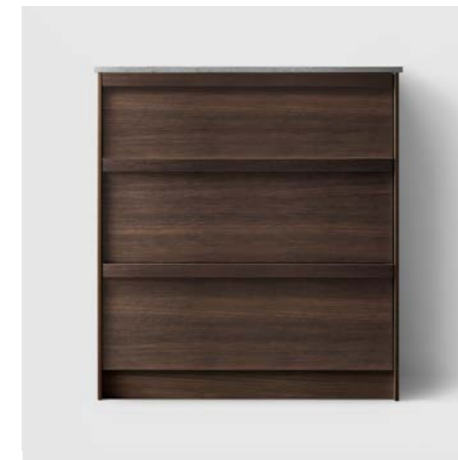

UC80 (440/510/KOMBI/KOMBI LAUNDRY)
SMOKED OAK WOOD