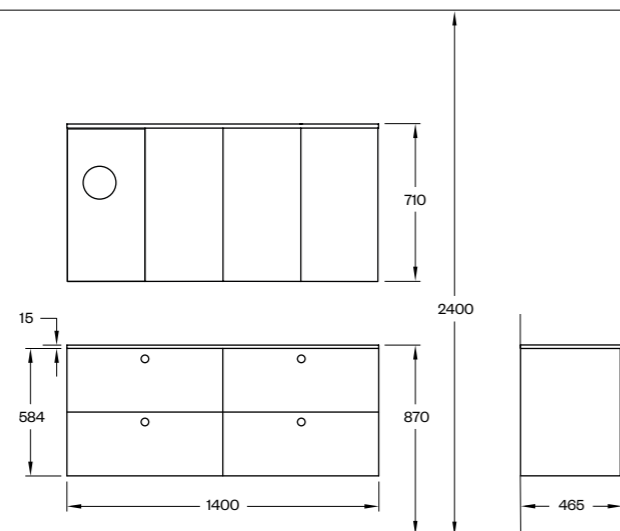

H3/140

H3/140 WHITE
H3/MC—140M WHITE
PORCELAIN