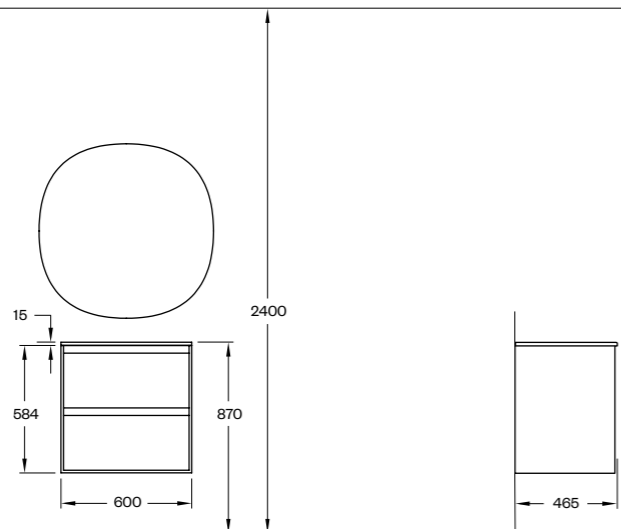

H2/SLIM

H2/60S
 H2/60S WALNUT WOOD
 H2/MC—60 WALNUT WOOD
 PORCELAIN

H2/SLIM

H2/80S
 H2/80S OAK WOOD
 M7/80 OAK WOOD (80X85 MM)
 PORCELAIN

H2

H2/60

H2/60 DARK WOOD
M2/80—OVAL
PORCELAIN STONEWARE/
STAINLESS STEEL SINK