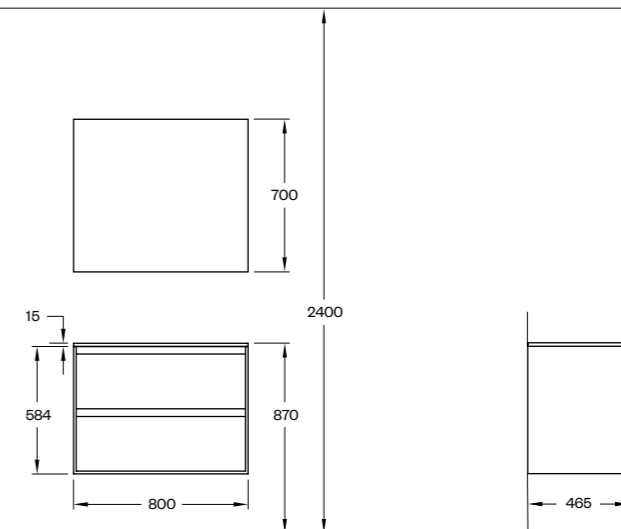

H2/80

H2/80 LIGHT ASH WOOD
M3/80 SQUARE
PORCELAIN STONEWARE/
SOLID SURFACE SINK