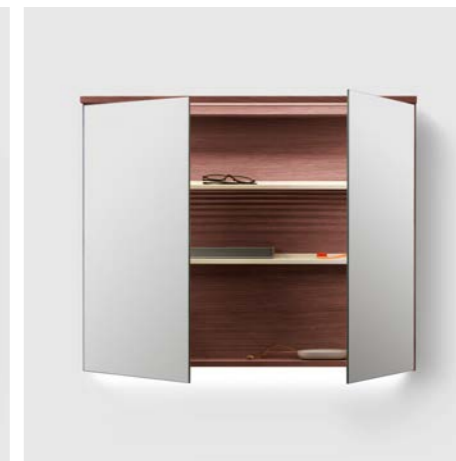

MC80
REDDISH BROWN