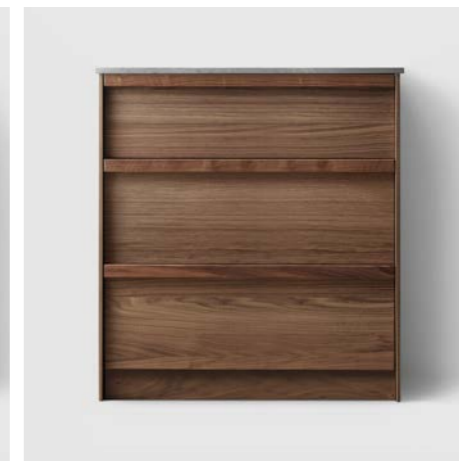

UC60 (440/510/KOMBI/KOMBI LAUNDRY)
LIGHT ASH WOOD

UC60 (440/510/KOMBI/KOMBI LAUNDRY)
SMOKED OAK WOOD

UC60 (440/510/KOMBI/KOMBI LAUNDRY)
DARK WOOD

UC80 (440/510/KOMBI/KOMBI LAUNDRY)
WHITE WOOD

UC80 (440/510/KOMBI/KOMBI LAUNDRY)
WALNUT WOOD