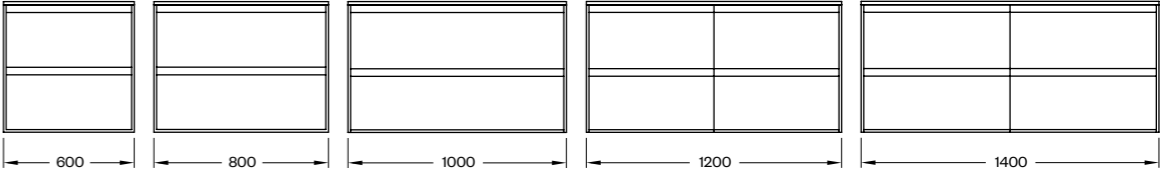

WC₁₀₂

PRICELIST₁₀₄

H2

H2/S	H2/50S	H2/60S	H2/80S
	02	04	05

H2	H2/60	H2/80	H2/100	H2/120	H2/140
	06	07	08	09	10

H2/SLIM

H2/50S

H2/50S SMOKED OAK WOOD
M7/50 SMOKED OAK WOOD WITH SHELF (50X86 MM)
PORCELAIN