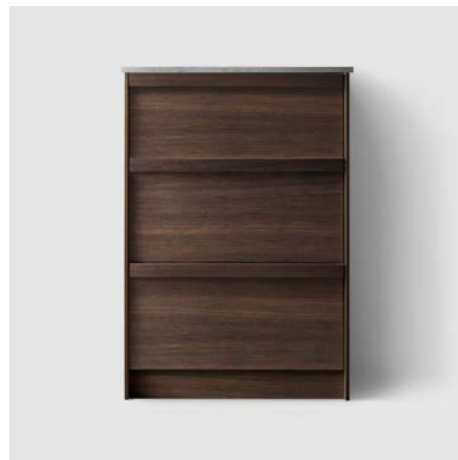

UC60 (440/510/KOMBI/KOMBI LAUNDRY)
SMOKED OAK WOOD