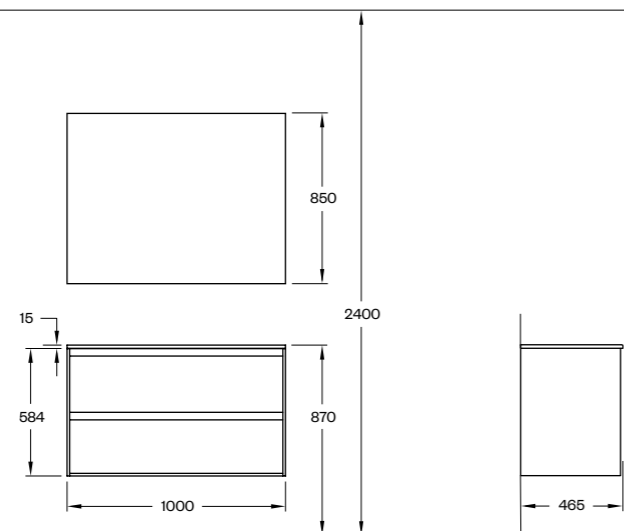

H2

H2/80

H2/80 LIGHT ASH WOOD
M3/80 SQUARE
PORCELAIN STONEWARE/
SOLID SURFACE SINK

H2

H2/100 H2/100 WALNUT WOOD
M7/100 WALNUT WOOD (100X85 MM)
PORCELAIN STONEWARE/
UM PORCELAIN SINK

H2

H2/120 H2/120 SMOKED OAK WOOD
M7/120 SMOKED OAK WOOD WITH SHELF (120X86 MM)
PORCELAIN