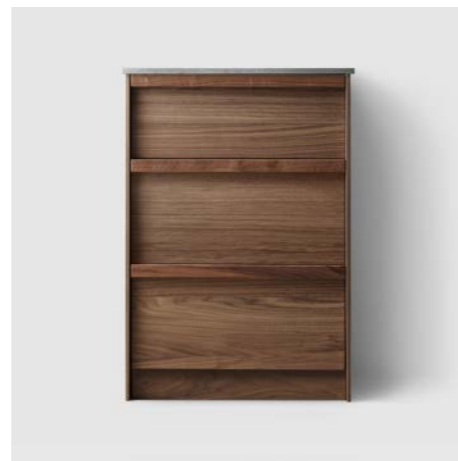

UC60 (440/510/KOMBI/KOMBI LAUNDRY)
WALNUT WOOD