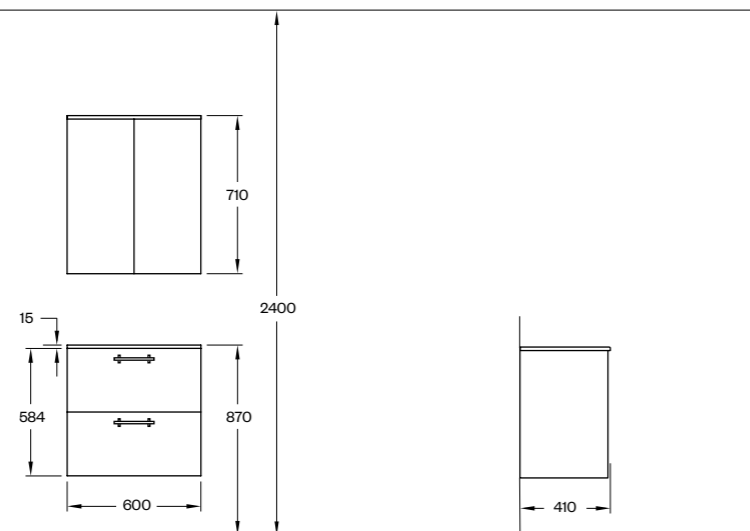

H3/60S
H3/60S WARM GREY
H3/MC—60 WARM GREY
PORCELAIN