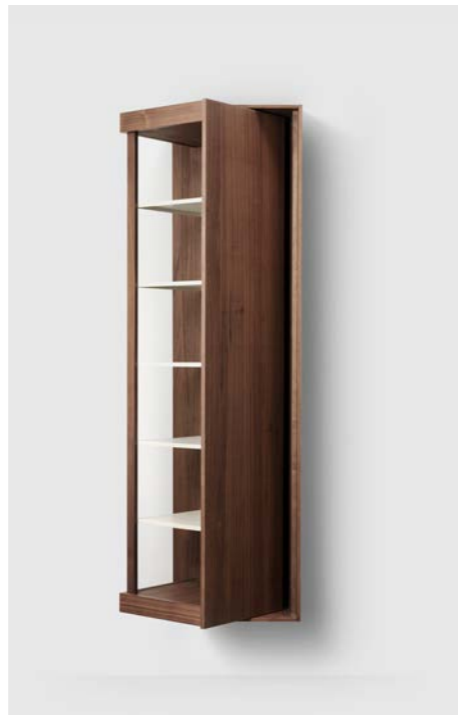

WALL CABINETS

H2 TC42—SPIN 420X1630X420 MM

38 OAK WOOD/SMOKED OAK WOOD/WALNUT WOOD