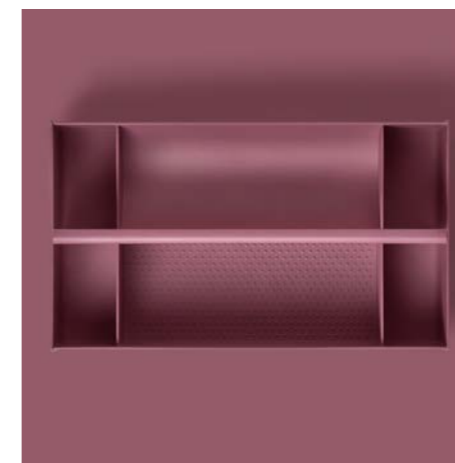

A3.21
DARK BURGUNDY