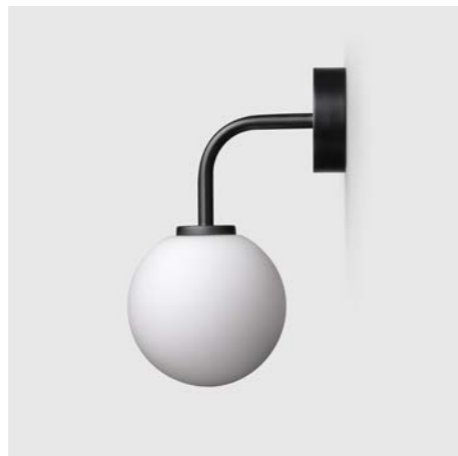

MIRRORS WITH SHELF

M7	M7/140	DIMMABLE	1400X860 MM
----	--------	----------	-------------

L2.01

L2.02

L2.05

L2.04

L2.03

LAMPS