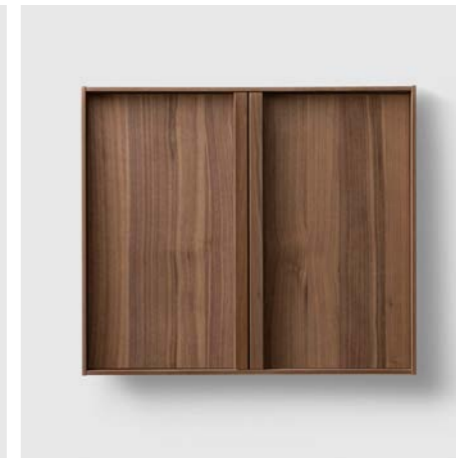

C60
OAK WOOD

C60
LIGHT ASH WOOD

C80
WALNUT WOOD

C80
SMOKED OAK WOOD

C80
DARK WOOD

LAUNDRY WALL CABINETS

H2	C60	600X710X320 MM
	C80	800X710X320 MM

H3