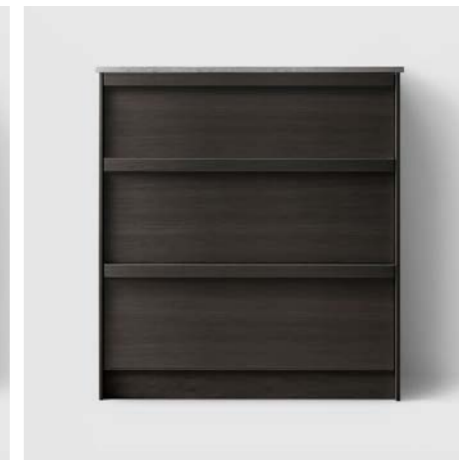

UC80 (440/510/KOMBI/KOMBI LAUNDRY)
DARK WOOD

LAUNDRY CABINETS

H2	UC/60—440	600X880X600 MM	DRAWER DEPTH 440 MM
	UC/60—510	600X880X600 MM	DRAWER DEPTH 510 MM
	UC/60 KOMBI	600X880X600 MM	DRAWER DEPTH 440 MM
	UC/60 KOMBI/LAUNDRY	600X880X600 MM	DRAWER DEPTH 510 MM

LAUNDRY CABINETS

H2	UC/80—440	800X880X600 MM	DRAWER DEPTH 440 MM
	UC/80—510	800X880X600 MM	DRAWER DEPTH 510 MM
	UC/80 KOMBI	800X880X600 MM	DRAWER DEPTH 440 MM
	UC/80 KOMBI/LAUNDRY	800X880X600 MM	DRAWER DEPTH 510 MM