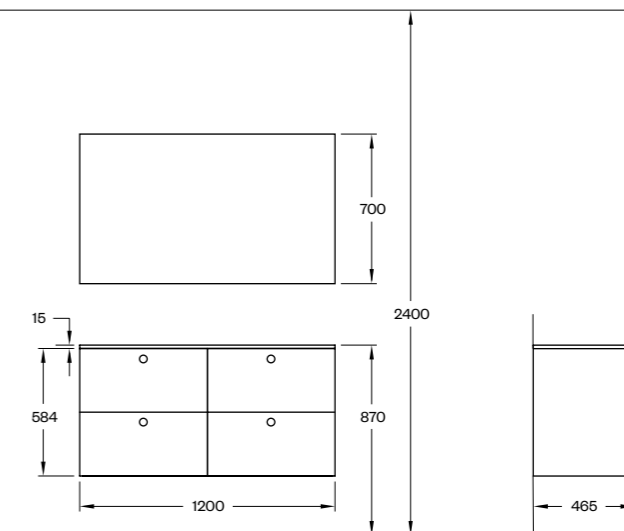

H3/120
H3/120 WARM GREY
M3—120 SQUARE
PORCELAIN