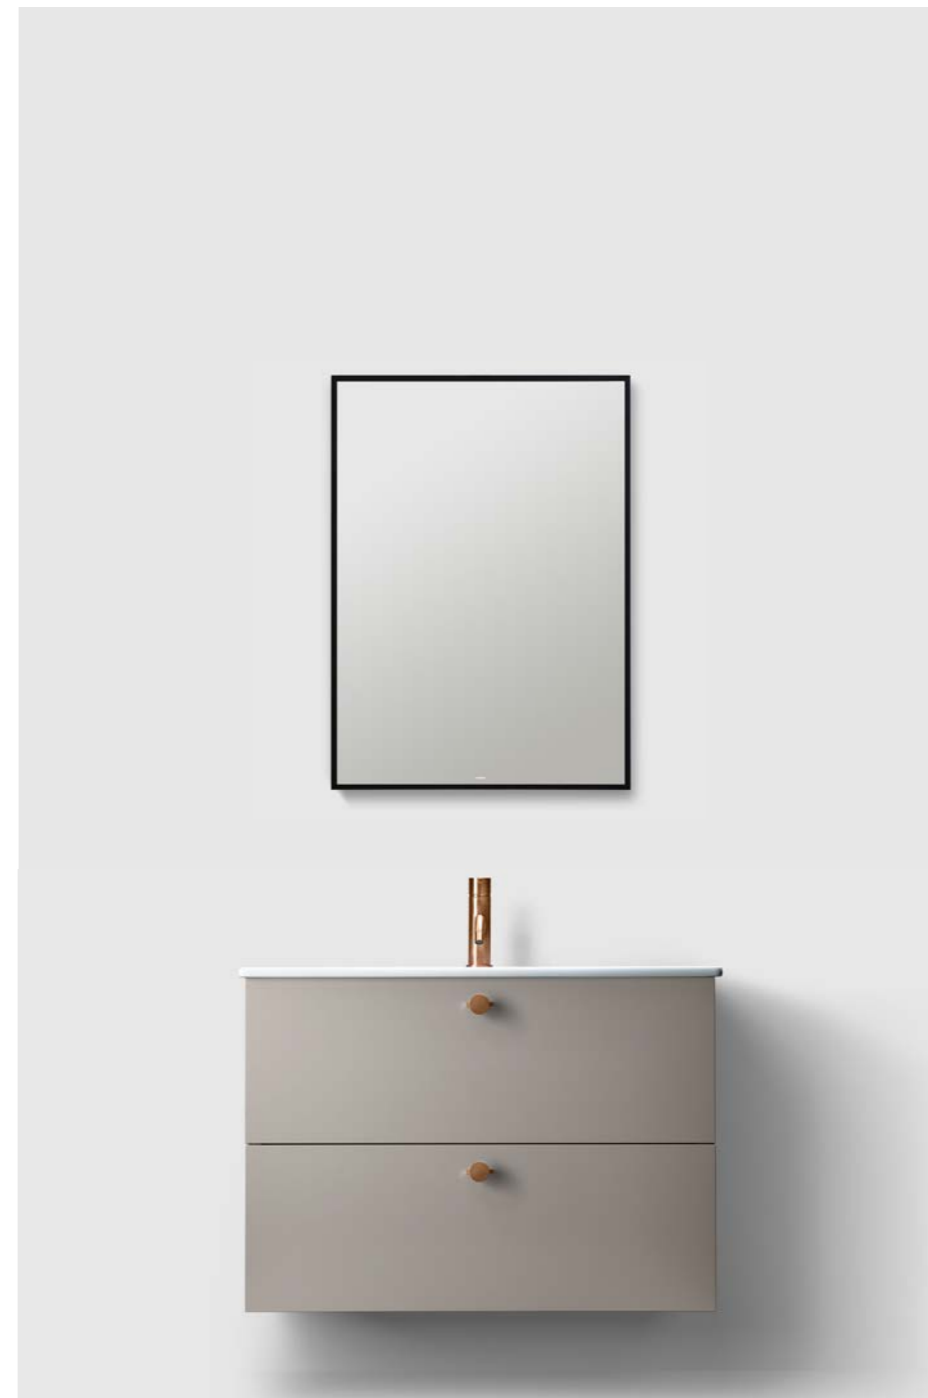

H3/SLIM

H3/80S
 H3/80S WHITE
 M4/50—FRAME BLACK
 PORCELAIN

H3

H3/60
 H3/60 WARM GREY
 H3/MC—60 WARM GREY
 PORCELAIN

H3

H3/80
 H3/80 WARM GREY
 M4/50—FRAME BLACK
 PORCELAIN

H3

H3/100
H3/100 WHITE
H3/MC—100 WHITE
PORCELAIN