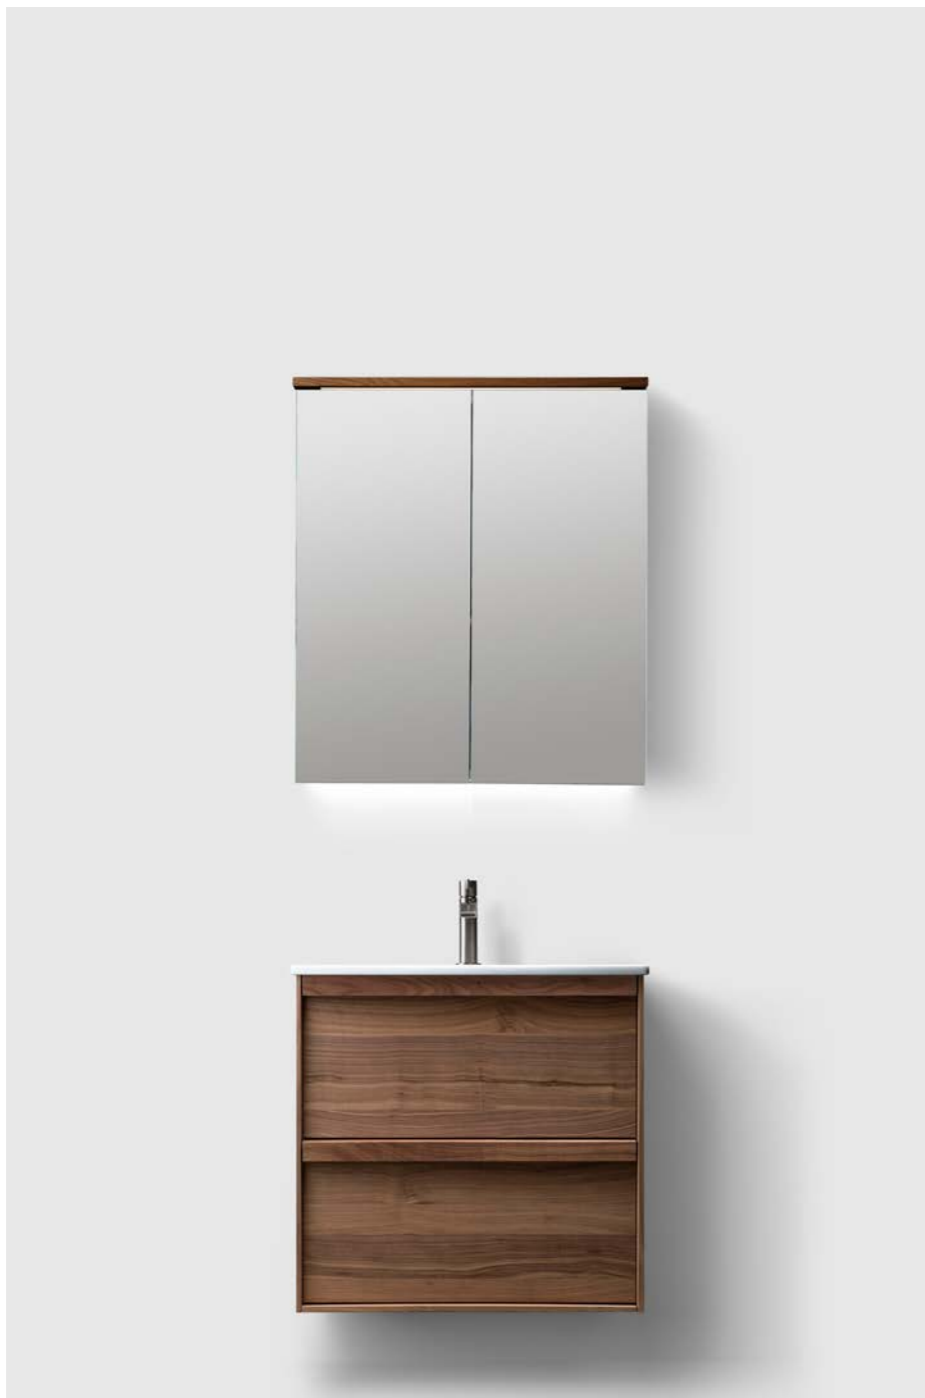

WC₁₀₂

PRICELIST₁₀₄

H2

H2/S	H2/50S	H2/60S	H2/80S
	02	04	05

H2	H2/60	H2/80	H2/100	H2/120	H2/140
	06	07	08	09	10

H2/SLIM

H2/50S

H2/50S SMOKED OAK WOOD
M7/50 SMOKED OAK WOOD WITH SHELF (50X86 MM)
PORCELAIN