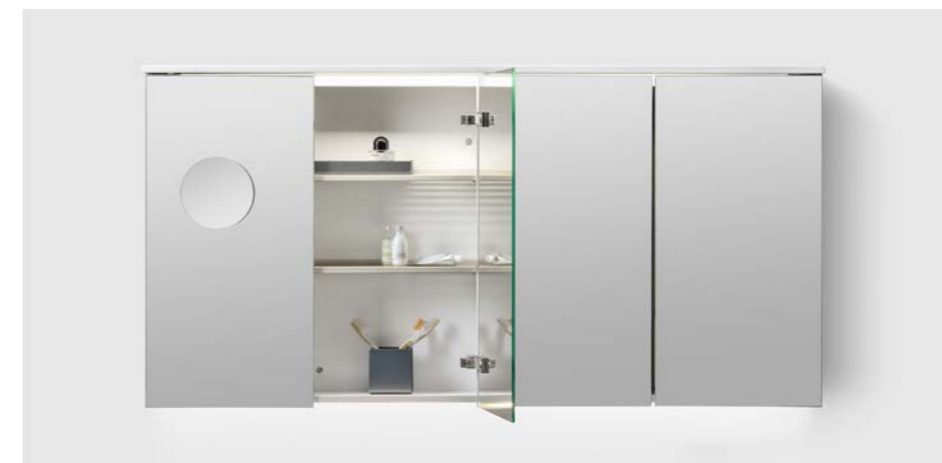

MC/140M
WHITE WOOD