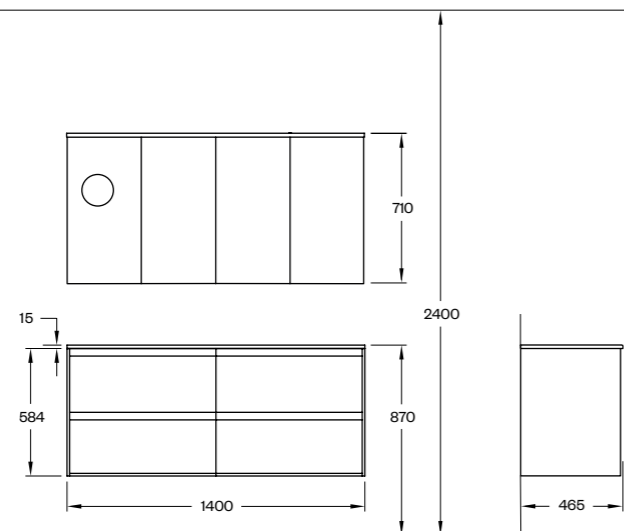

H2/140

H2/140 WHITE WOOD
H2/MC—140M WHITE WOOD
PORCELAIN