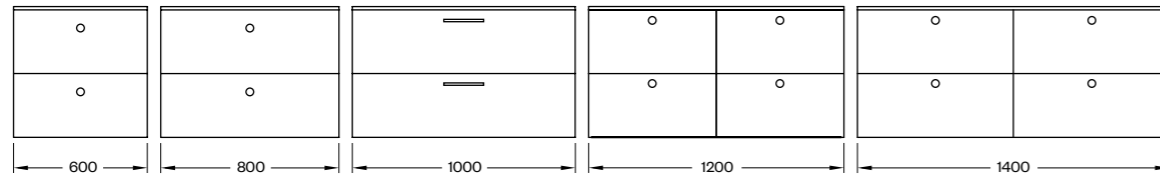

H3	H3/60	H3/80	H3/100	H3/120	H3/140
	56	57	58	59	60