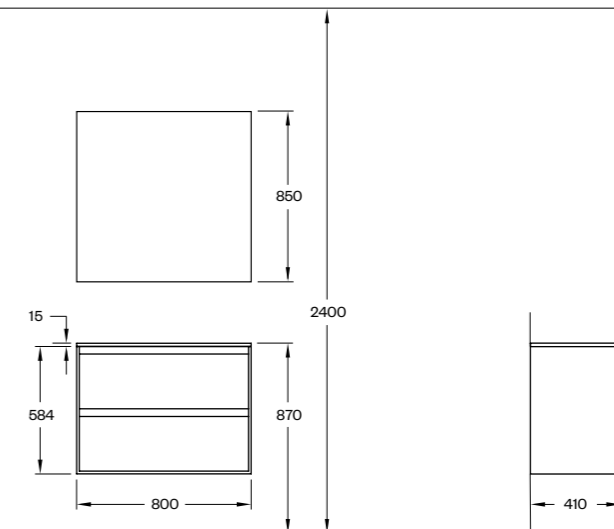

H2/80S
H2/80S OAK WOOD
M7/80 OAK WOOD (80X85 MM)
PORCELAIN