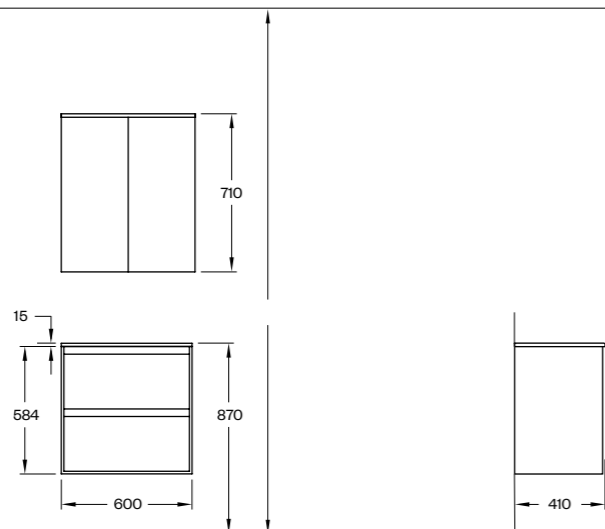

H2/60S
H2/60S WALNUT WOOD
H2/MC—60 WALNUT WOOD
PORCELAIN