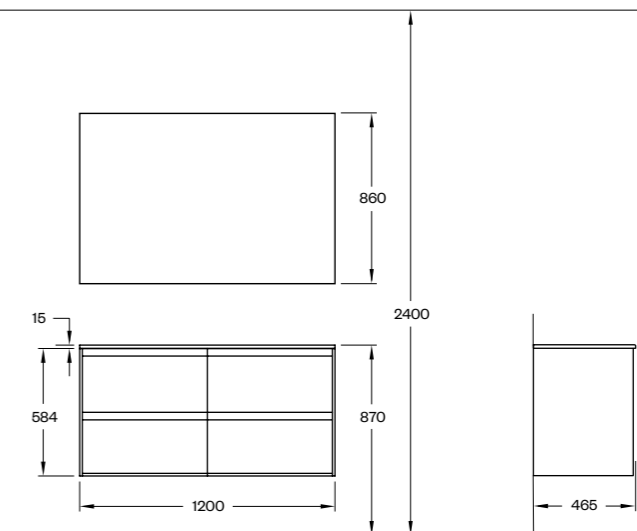

H2

H2/80

H2/80 LIGHT ASH WOOD
M3/80 SQUARE
PORCELAIN STONEWARE/
SOLID SURFACE SINK

H2

H2/100 H2/100 WALNUT WOOD
M7/100 WALNUT WOOD (100X85 MM)
PORCELAIN STONEWARE/
UM PORCELAIN SINK

H2

H2/120 H2/120 SMOKED OAK WOOD
M7/120 SMOKED OAK WOOD WITH SHELF (120X86 MM)
PORCELAIN